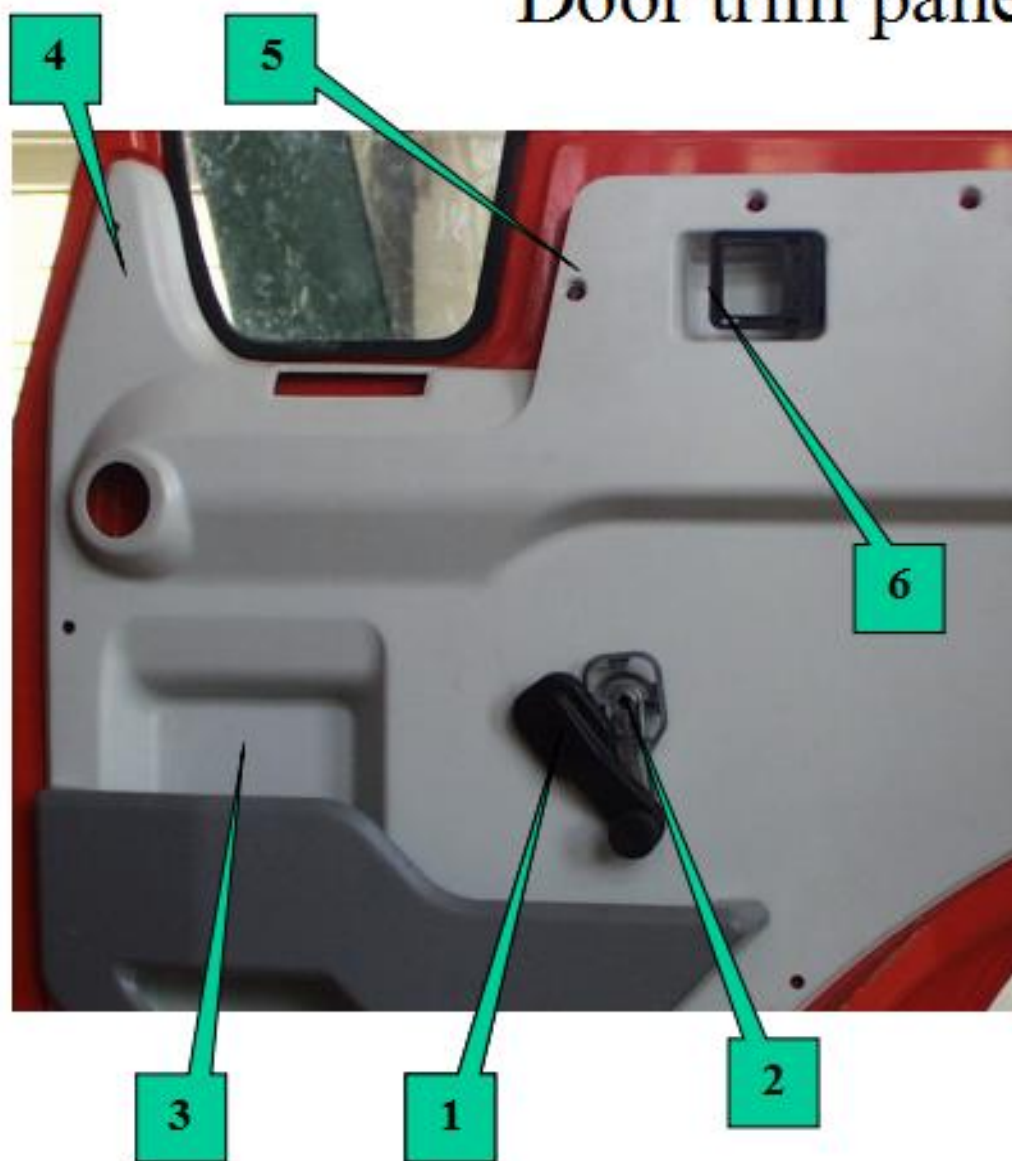

## Door trim panel installation

No	Parts number	Parts name	Quantity
1	AZ1642330001	handle	2
2	Q43107	Shaft circlip	2
3	AZ1642330020/40	Door inner panel assembly - left / right door	1
4	AZ1642930005	Plastic open end rivet 1	12
	AZ1642930006	Plastic open rivet 2	12
5	AZ1642930007	Screw cover	8
	Q2140620	Screw	8
6	AZ1642340032	Inner handle cover	2
	AZ1642340033	Inner opening handle	2
	Q2714816	Self-tapping screw	4