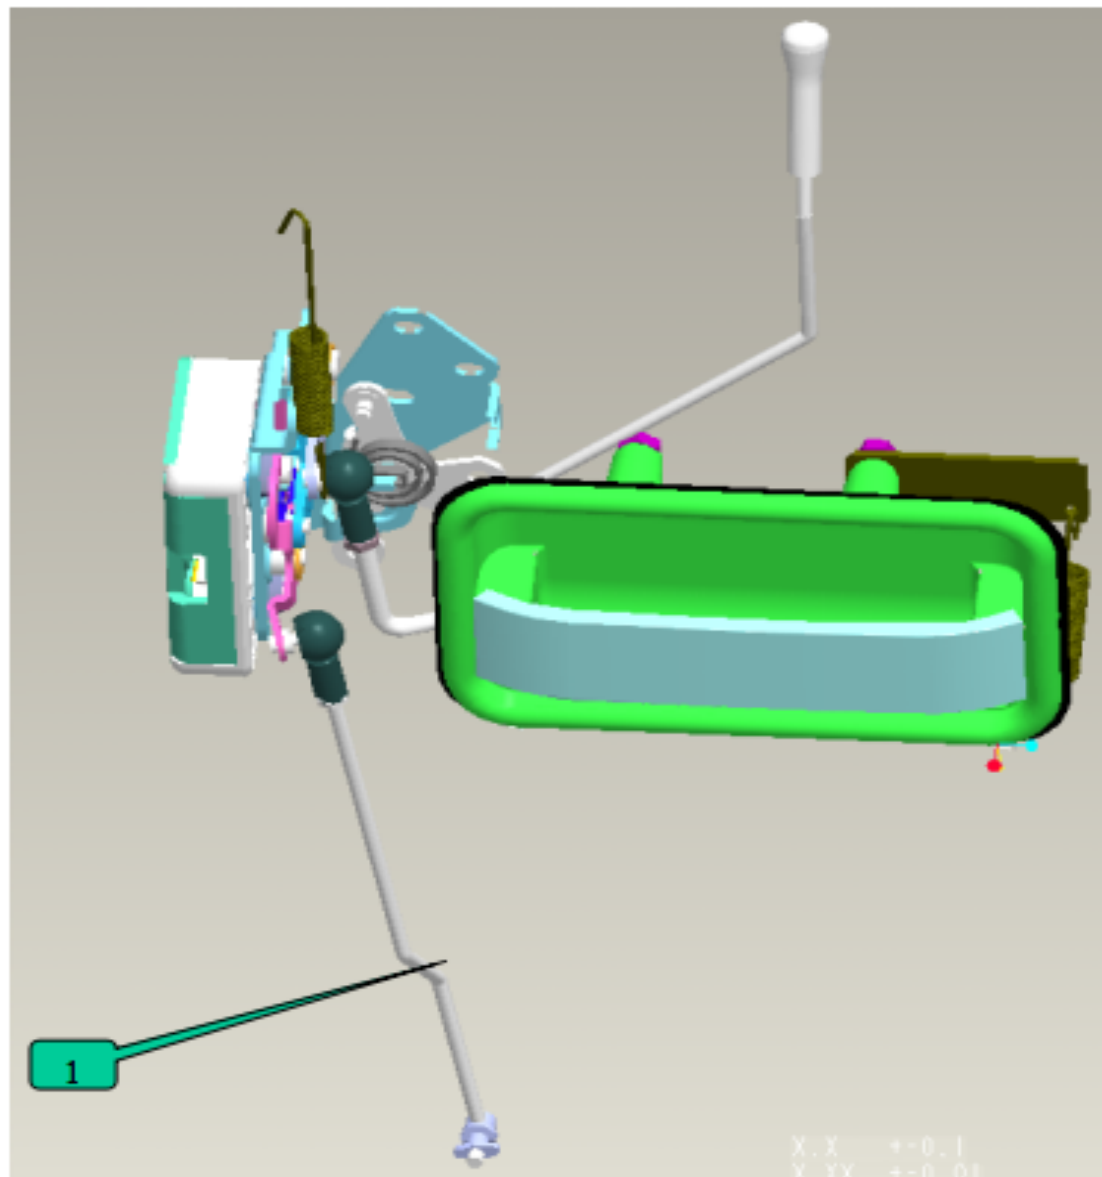

Door handle assembly IV

No	Parts number	Parts name	Quantity
1	AZ1642340016	Door lock lever assembly I	2

Process content:

Assembling the lever I to the lock body assembly