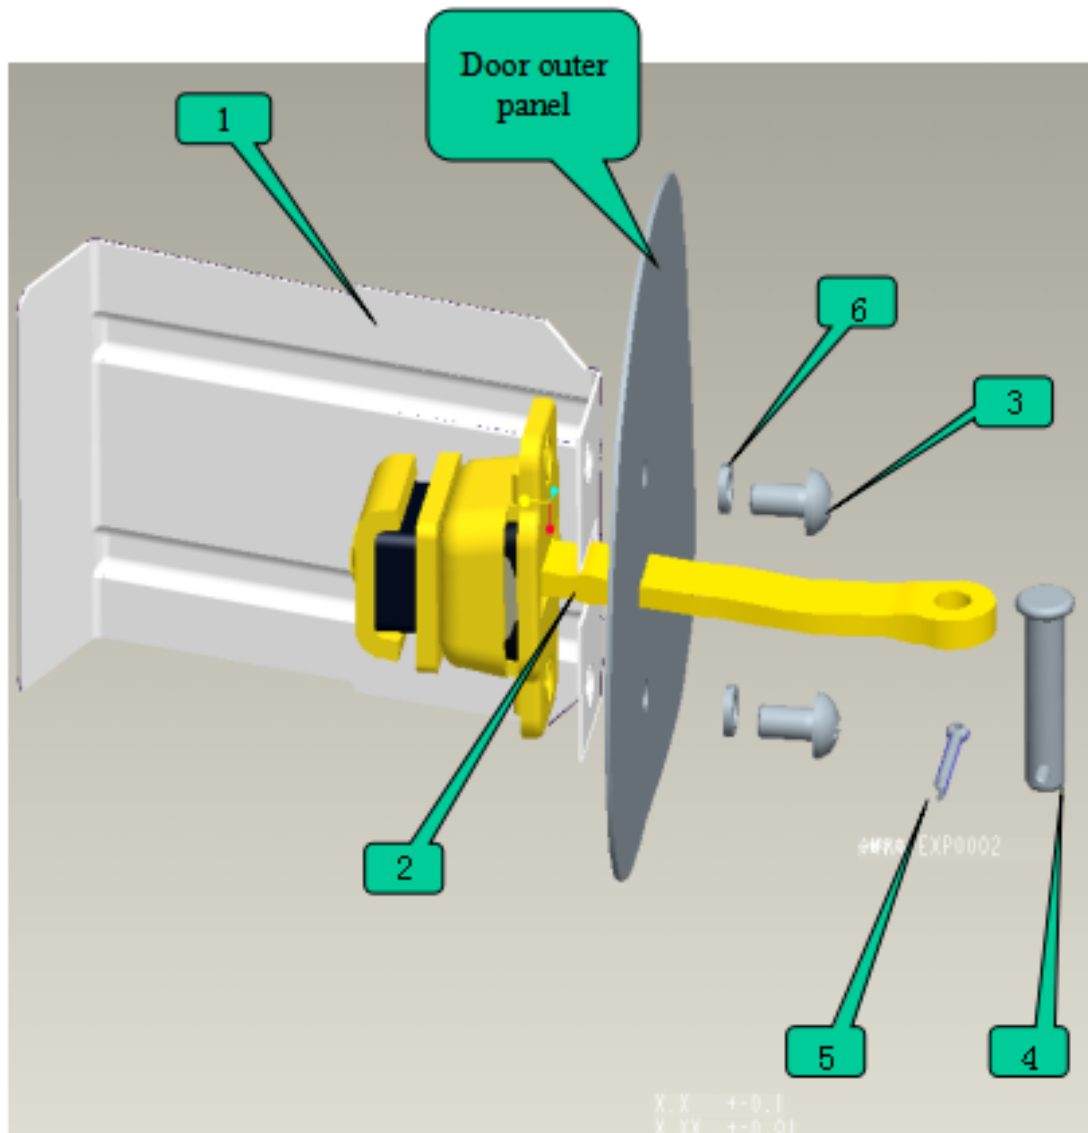

# Limit pull belt assembly

No	Parts number	Parts name	Quantity
1	AZ1642340027	Limit pull strap fixing plate	2
2	AZ1642340026	Limit pull belt assembly	2
3	Q2140612	screws	4
4	Q5100835	Pin	2
5	Q8002526	Cotter pin	2
6	Q40306	Spring washer	4

## Process content:

- 1 Pull the limit plate and the limit band Assembled to the outer panel of the door;
- 2 Fix the assembled limit strap to this Body